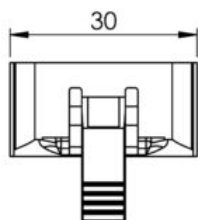

U-Series Blank Cassette

Description

Blank Cassette for use with U-Series Housings.

Technical Drawing

Isometric View

Ordering Information

PART NUMBER	DESCRIPTION	LEGACY PART NUMBER
FXUEXCXXX-01ZZ	UHD Blank Plate Grey 7015 UHDBL01	UHDBL01
FXUEXBXXX-01ZZ	UHD Blank Plate Black	-