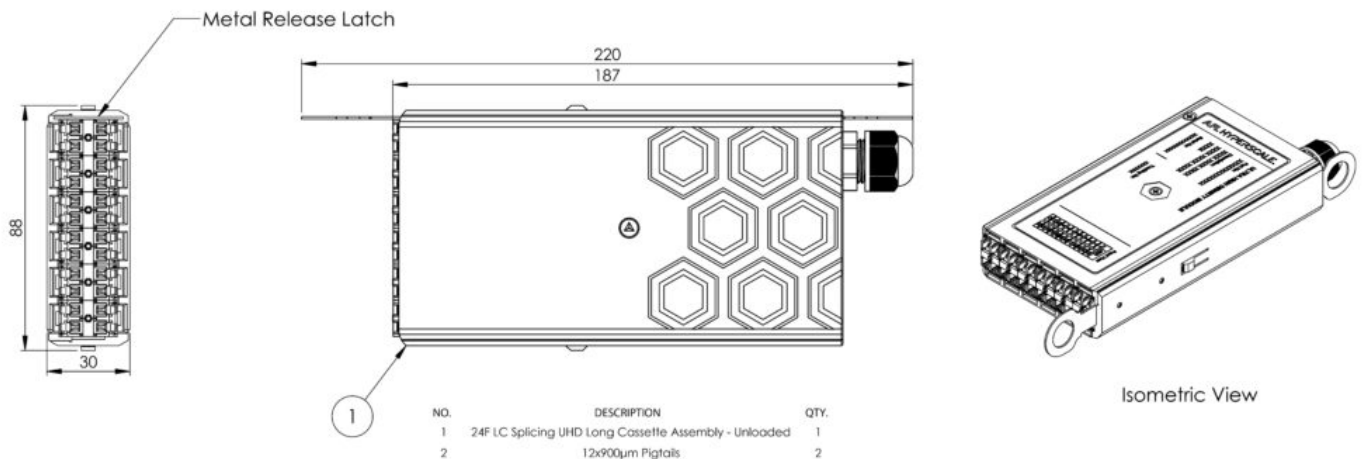

Specifications

Element	Characteristic
Adapters	LC (QUAD) - 24f cassette; Body Color: Aqua (MM), Blue (SM/UPC), Green (SM/APC) LC(DX) - 12f cassette; Body Color: Beige/Aqua (OM1&2/OM3&4), Blue (SM/UPC), Green (SM/APC) SC(DX) Body Color: Beige/Aqua (OM1&2/OM3&4), Blue (SM/UPC), Green (SM/APC)
Fiber counts	12f (SC), 24f (LC)
Cable rear entry	1 x OD 12 mm
Cassette material	ABS CR4 Steel
Cassette color	Black
Cassette weight packaged (unloaded/loaded)	0.27kg/0.35kg
Cassette dimensions	135mm (W) x 45mm (D) x 280mm (H)
Suggested splice protectors	SPLICE45CLEAR3MM - 45mm Splice Protector - Clear - 3mm Dia
Fiber types	SM 9/125 G.657A1, MM 50/125 OM3/OM4
Operating temperature	-20°C to +60°C
Storage temperature	-20°C to +60°C
Materials compliant to	RoHS, Reach / SVHC

Connector Specification

Optical Performance	MM Premium	SM Premium	Conformance
IL Max/Master (Acceptance)	0.15dB	0.15dB	IEC 61300-3-4
Ave/Master	0.08dB	0.12dB	IEC 61300-3-4
Ave/Random	0.10dB	0.12dB	IEC 61300-3-34

Technical Drawing