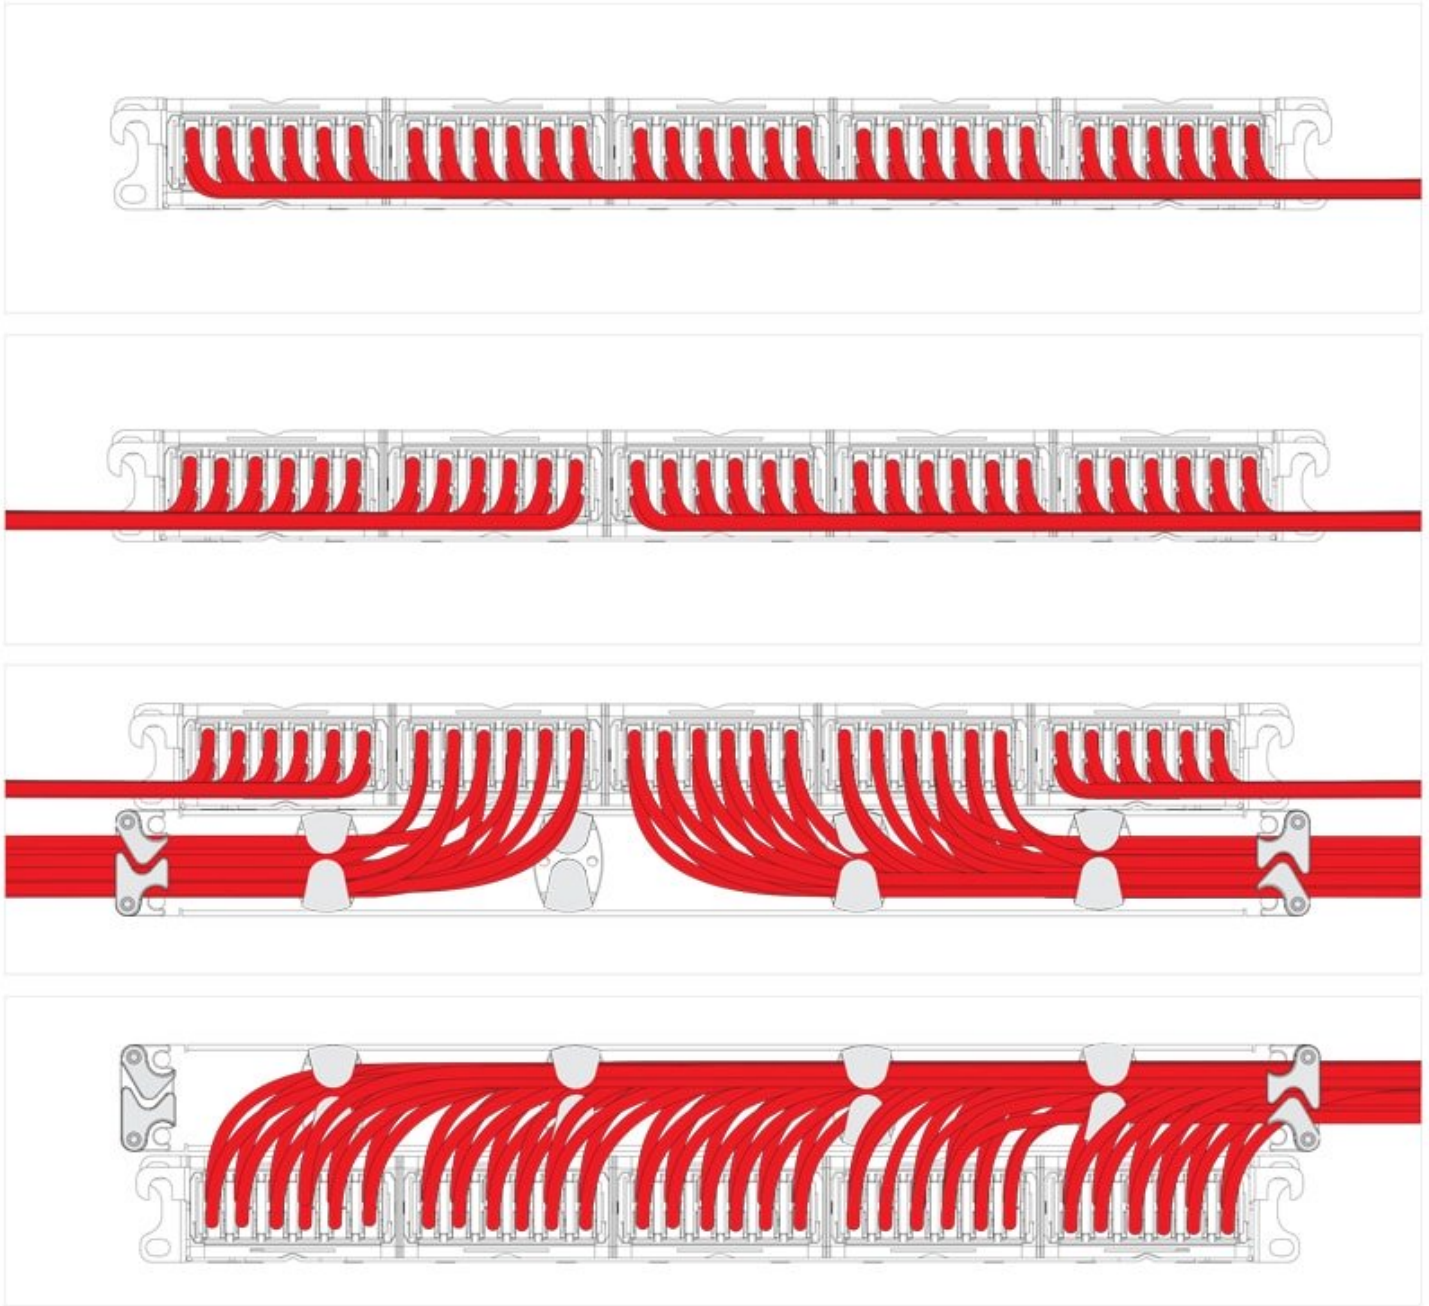

U-Series 1RU Housing

Description

The U-Series 1RU Housing can house up to 5 U-Series cassettes with the capacity to scale up to 120 LC ports and 960 fibers using an MPO interface. Compact to facilitate installation in shallow-depth racks, it allows for front and rear cassette installation and is compatible with U-Series MPO, pre-terminated, and splice cassettes.

Features and Benefits

- Up to 120 LC ports in 1RU
- Compact size for installation in shallow-depth racks
- Front and rear cassette access
- Cable management accessories
- Up to 960 fibers using MPO interface
- Secure, easy-access lock/release mechanism
- Facilitated patch cord installation

Applications

- Data center
- Enterprise / Campus
- Central Office / POP
- LAN

Specifications

Element	Characteristic
Height	44.4mm
Width	479mm
Depth (base including brackets)	226mm
Weight (without packaging)	1.2 kg
Maximum fiber count	60f (LC/SC), 120f (LC), 960f (MPO)
Maximum number of U-Series cassettes	5
Cable entry	Left and right
Operating temperature	-20°C to +50°C
Designed in accordance with	TIA/EIA 568.C, ISO/IEC 11801, EN50173, IEC60304, IEC61754
Materials compliant to	RoHS, Reach / SVHC

External Housing - Side Wall

Material	ABS
Color	Black

1RU Side Brackets and Rear Cable Management

Material	CR4 Steel
Material thickness	1.5mm
Color	Black

1RU Front Door

Material	Aluminum
Color	Black

Technical Drawing