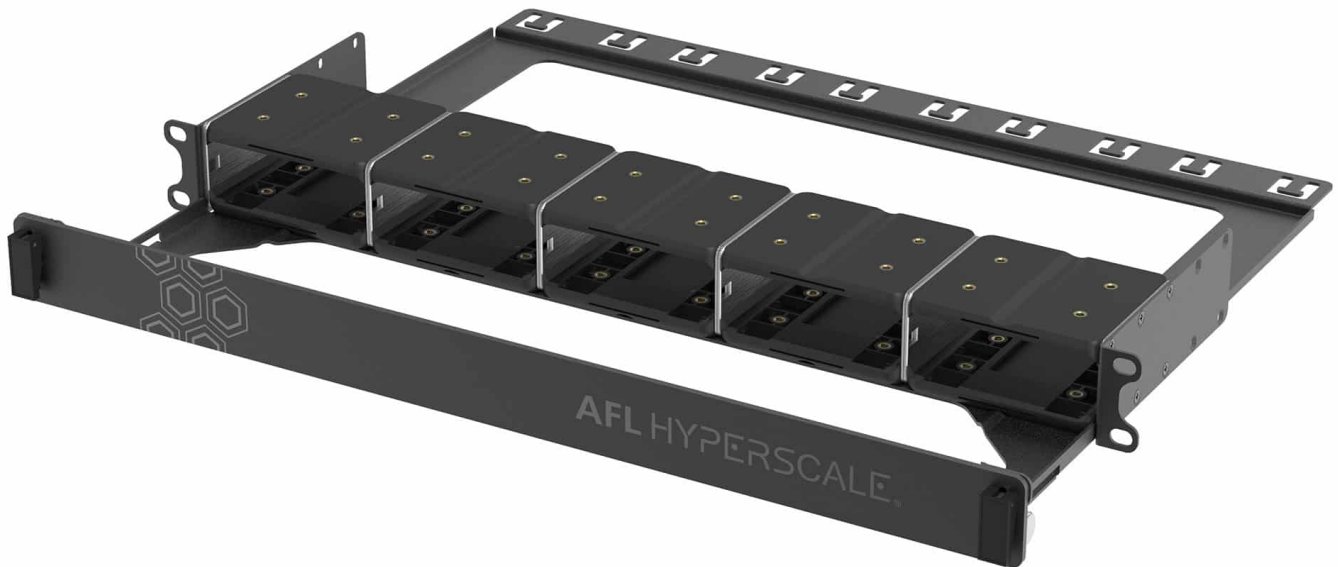

U-Series 1RU Housing

Description

The U-Series 1RU Housing can house up to 5 U-Series cassettes with the capacity to scale up to 120 LC ports and 960 fibers using an MPO interface. Compact to facilitate installation in shallow-depth racks, it allows for front and rear cassette installation and is compatible with U-Series MPO, pre-terminated, and splice cassettes.

Features and Benefits

- Up to 120 LC ports in 1RU
- Compact size for installation in shallow-depth racks
- Front and rear cassette access
- Cable management accessories
- Up to 960 fibers using MPO interface
- Secure, easy-access lock/release mechanism
- Facilitated patch cord installation

Applications

- Data center
- Enterprise / Campus
- Central Office / POP
- LAN

Specifications

Element	Characteristic
Height	44.4mm
Width	479mm
Depth (base including brackets)	226mm
Weight (without packaging)	1.2 kg
Maximum fiber count	60f (LC/SC), 120f (LC), 960f (MPO)
Maximum number of U-Series cassettes	5
Cable entry	Left and right
Operating temperature	-20°C to +50°C
Designed in accordance with	TIA/EIA 568.C, ISO/IEC 11801, EN50173, IEC60304, IEC61754
Materials compliant to	RoHS, Reach / SVHC

External Housing - Side Wall

Material	ABS
Color	Black

1RU Side Brackets and Rear Cable Management

Material	CR4 Steel
Material thickness	1.5mm
Color	Black

1RU Front Door

Material	Aluminum
Color	Black

Technical Drawing