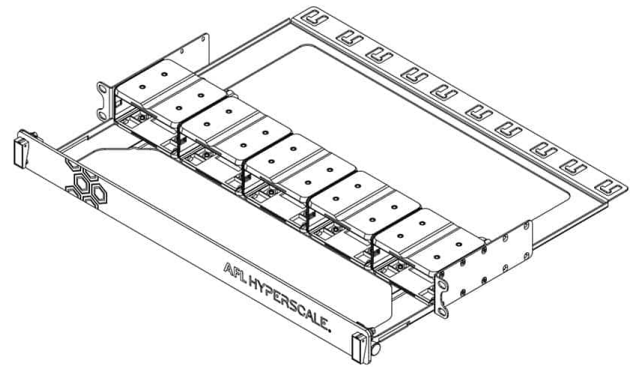

Features and Benefits

- Up to 120 LC ports in 1RU
- Compact size for installation in shallow-depth racks
- Front and rear cassette access
- Cable management accessories
- Up to 960 fibers using MPO interface
- Secure, easy-access lock/release mechanism
- Facilitated patch cord installation

Applications

- Data center
- Enterprise / Campus
- Central Office / POP
- LAN

Specifications

Element	Characteristic
Height	44.4mm
Width	479mm
Depth (base including brackets)	226mm
Weight (without packaging)	1.2 kg
Maximum fiber count	60f (LC/SC), 120f (LC), 960f (MPO)
Maximum number of U-Series cassettes	5
Cable entry	Left and right
Operating temperature	-20°C to +50°C
Designed in accordance with	TIA/EIA 568.C, ISO/IEC 11801, EN50173, IEC60304, IEC61754
Materials compliant to	RoHS, Reach / SVHC

External Housing - Side Wall

Material	ABS
Color	Black

1RU Side Brackets and Rear Cable Management

Material	CR4 Steel
Material thickness	1.5mm
Color	Black

1RU Front Door

Material	Aluminum
Color	Black

Technical Drawing