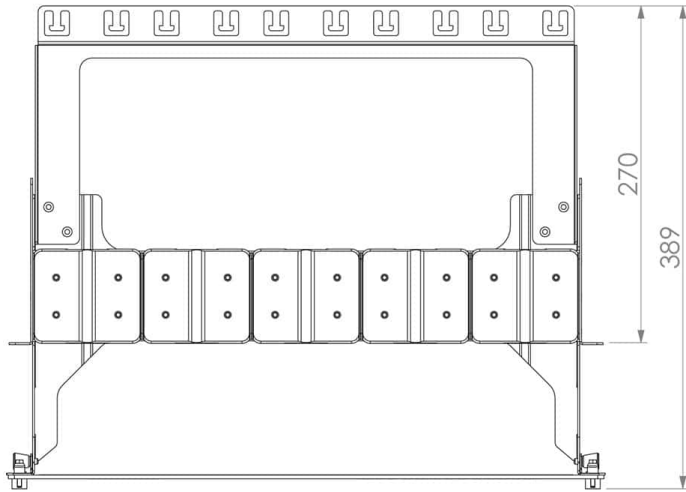

Features and Benefits

- Up to 120 LC ports in 1RU
- Compact size for installation in shallow-depth racks
- Front and rear cassette access
- Cable management accessories
- Up to 960 fibers using MPO interface
- Secure, easy-access lock/release mechanism
- Facilitated patch cord installation

Applications

- Data center
- Enterprise / Campus
- Central Office / POP
- LAN

Specifications

Element	Characteristic
Height	44.4mm
Width	479mm
Depth (base including brackets)	226mm
Weight (without packaging)	1.2 kg
Maximum fiber count	60f (LC/SC), 120f (LC), 960f (MPO)
Maximum number of U-Series cassettes	5
Cable entry	Left and right
Operating temperature	-20°C to +50°C
Designed in accordance with	TIA/EIA 568.C, ISO/IEC 11801, EN50173, IEC60304, IEC61754
Materials compliant to	RoHS, Reach / SVHC

External Housing - Side Wall

Material	ABS
Color	Black

1RU Side Brackets and Rear Cable Management

Material	CR4 Steel
Material thickness	1.5mm
Color	Black

1RU Front Door

Material	Aluminum
Color	Black

Technical Drawing