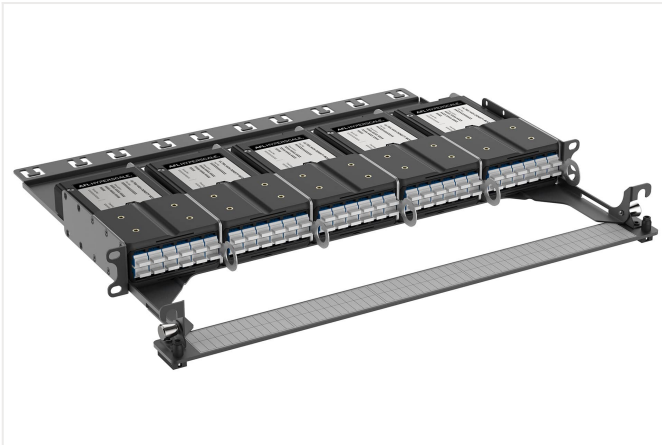

USA

+1-866-814-8615
usasales@afllhyperscale.com

EMEA

+44 1908 441 144
emeasales@afllhyperscale.com

INDIA

+91 80 46874687
indiasales@afllhyperscale.com

APAC

(excluding India)
+86 755 2561 3694
apacsales@afllhyperscale.com

Additional Images