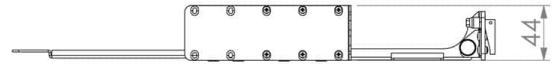

Applications

- Data center
- Enterprise / Campus
- Central Office / POP
- LAN

Specifications

Element	Characteristic
Height	44.4mm
Width	479mm
Depth (base including brackets)	226mm
Weight (without packaging)	1.2 kg
Maximum fiber count	60f (LC/SC), 120f (LC), 960f (MPO)
Maximum number of U-Series cassettes	5
Cable entry	Left and right
Operating temperature	-20°C to +50°C
Designed in accordance with	TIA/EIA 568.C, ISO/IEC 11801, EN50173, IEC60304, IEC61754
Materials compliant to	RoHS, Reach / SVHC

External Housing - Side Wall

Material	ABS
Color	Black

1RU Side Brackets and Rear Cable Management

Material	CR4 Steel
Material thickness	1.5mm
Color	Black

1RU Front Door

Material	Aluminum
Color	Black

Technical Drawing